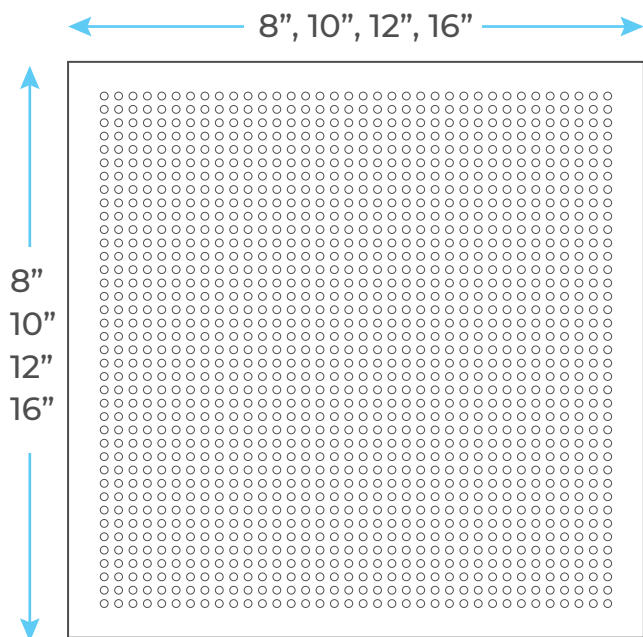

# FONTANA BRUSHED GOLD ULTRA THIN LUXURY BATHROOM SQUARE RAIN SHOWER HEAD SPECS

## Specifications

- Type: Fixed Support Type
- Shower Head Feature: Rainfall Shower Head
- Surface Finish: Brushed Gold
- Material: Stainless Steel
- Accessories: Shower Head
- Showerhead Shape: Square
- Installation Type: Ceiling Mount
- Style: Single Head
- Size: See Options
- Material: 304 stainless steel
- Led Light: No LED Light
- Thread: G1/2 thread water inlet

## Shower Head Size:

Flow Rate  
2.5 GPM / 9.5 LPM (rain Shower);